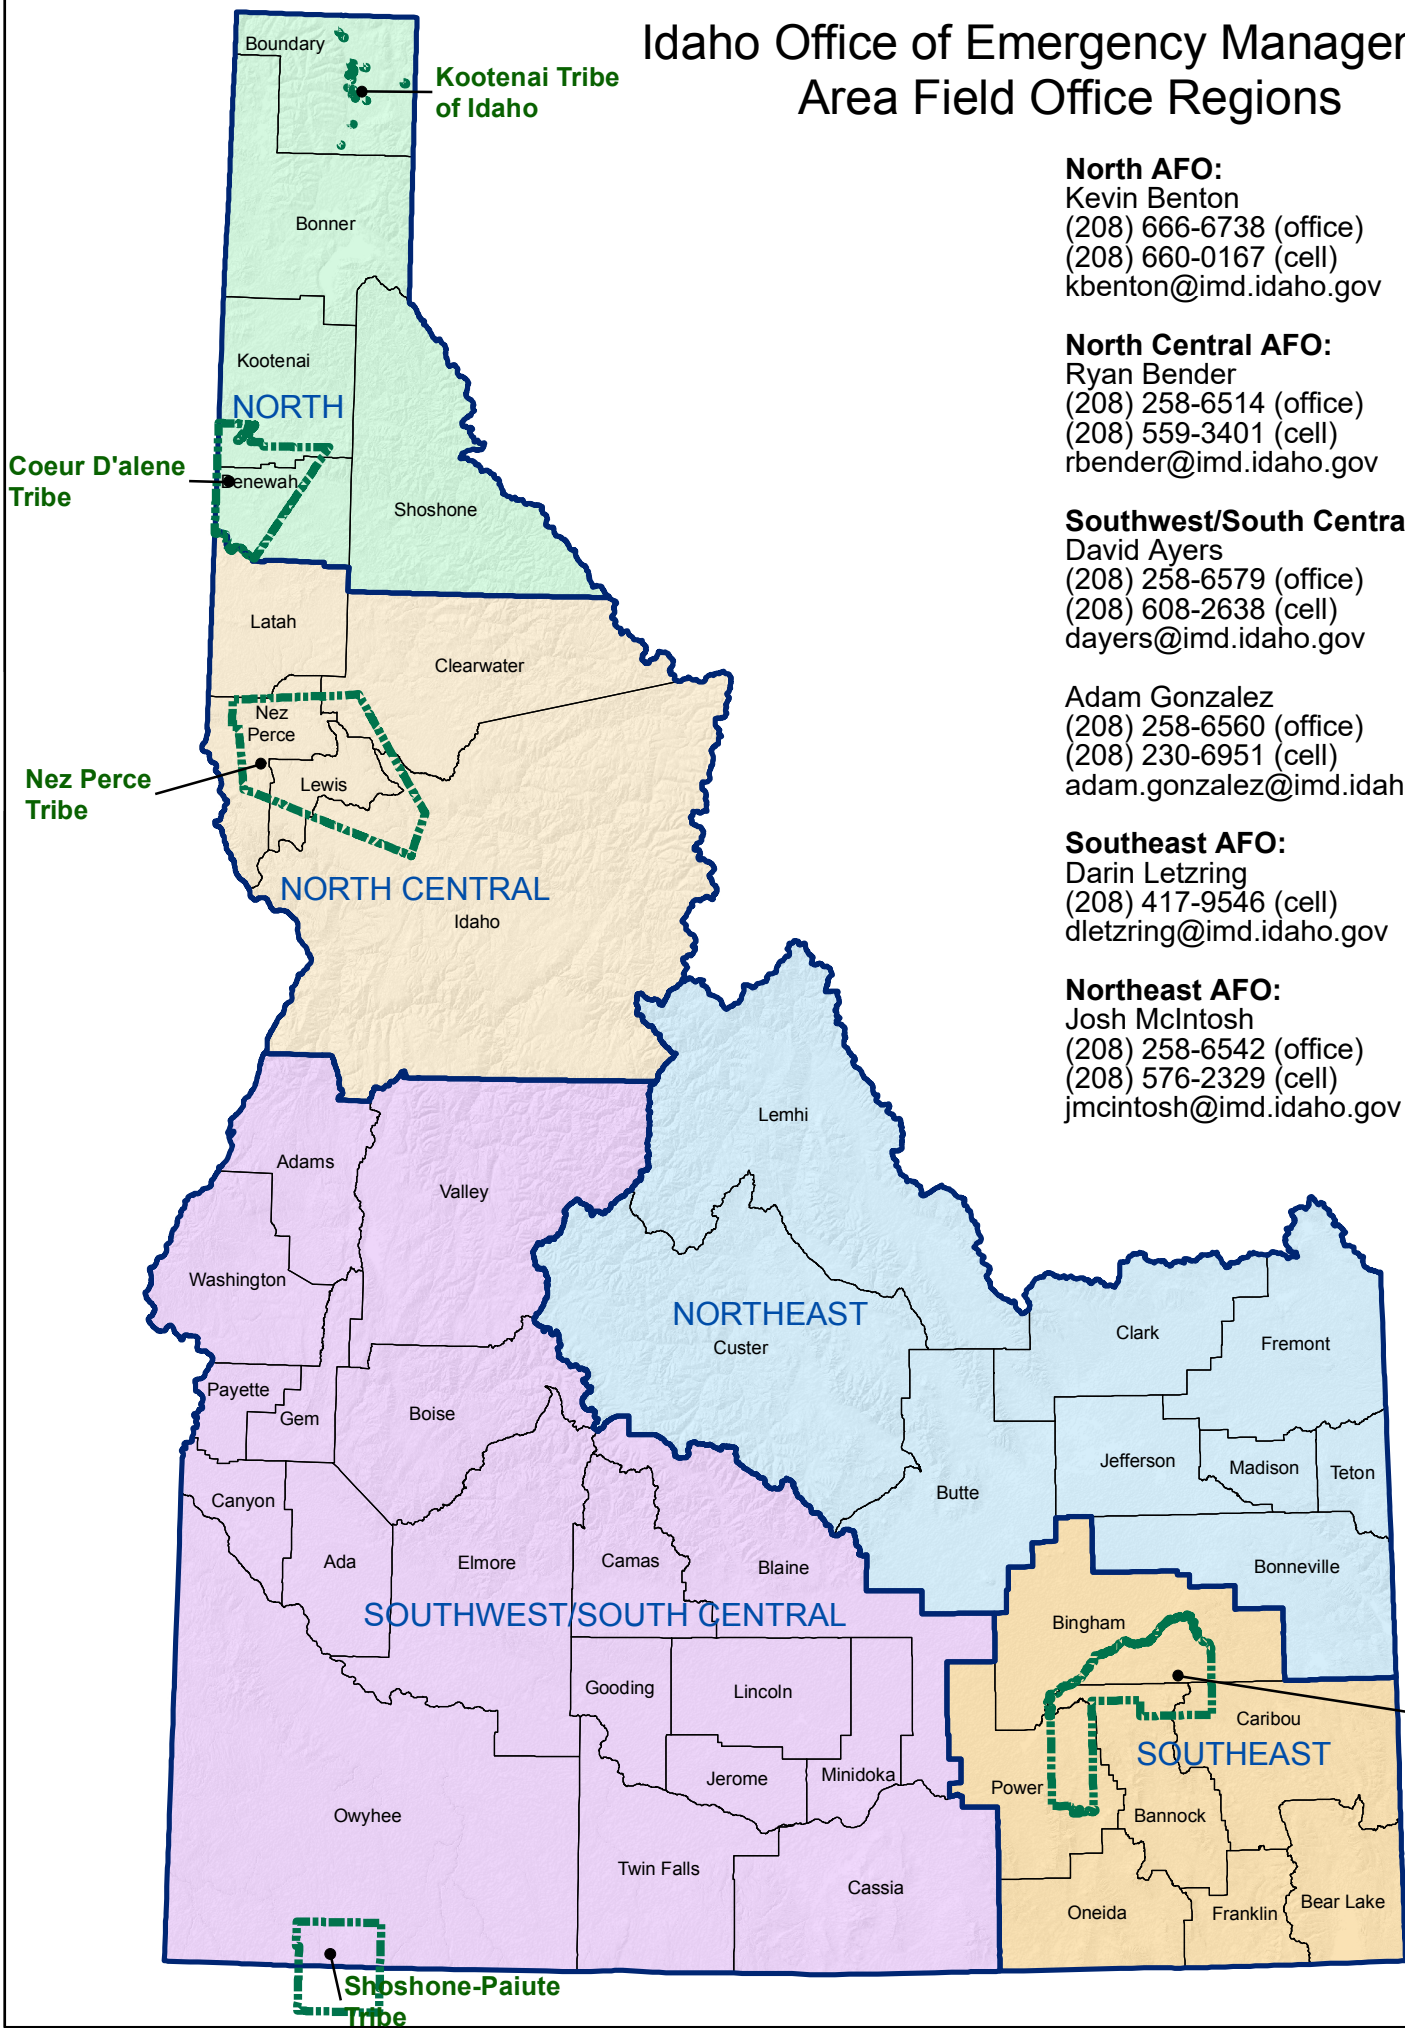

# Idaho Office of Emergency Management Area Field Office Regions

**North AFO:**  
Kevin Benton  
(208) 666-6738 (office)  
(208) 660-0167 (cell)  
kbenton@imd.idaho.gov

**North Central AFO:**  
Ryan Bender  
(208) 258-6514 (office)  
(208) 559-3401 (cell)  
rbender@imd.idaho.gov