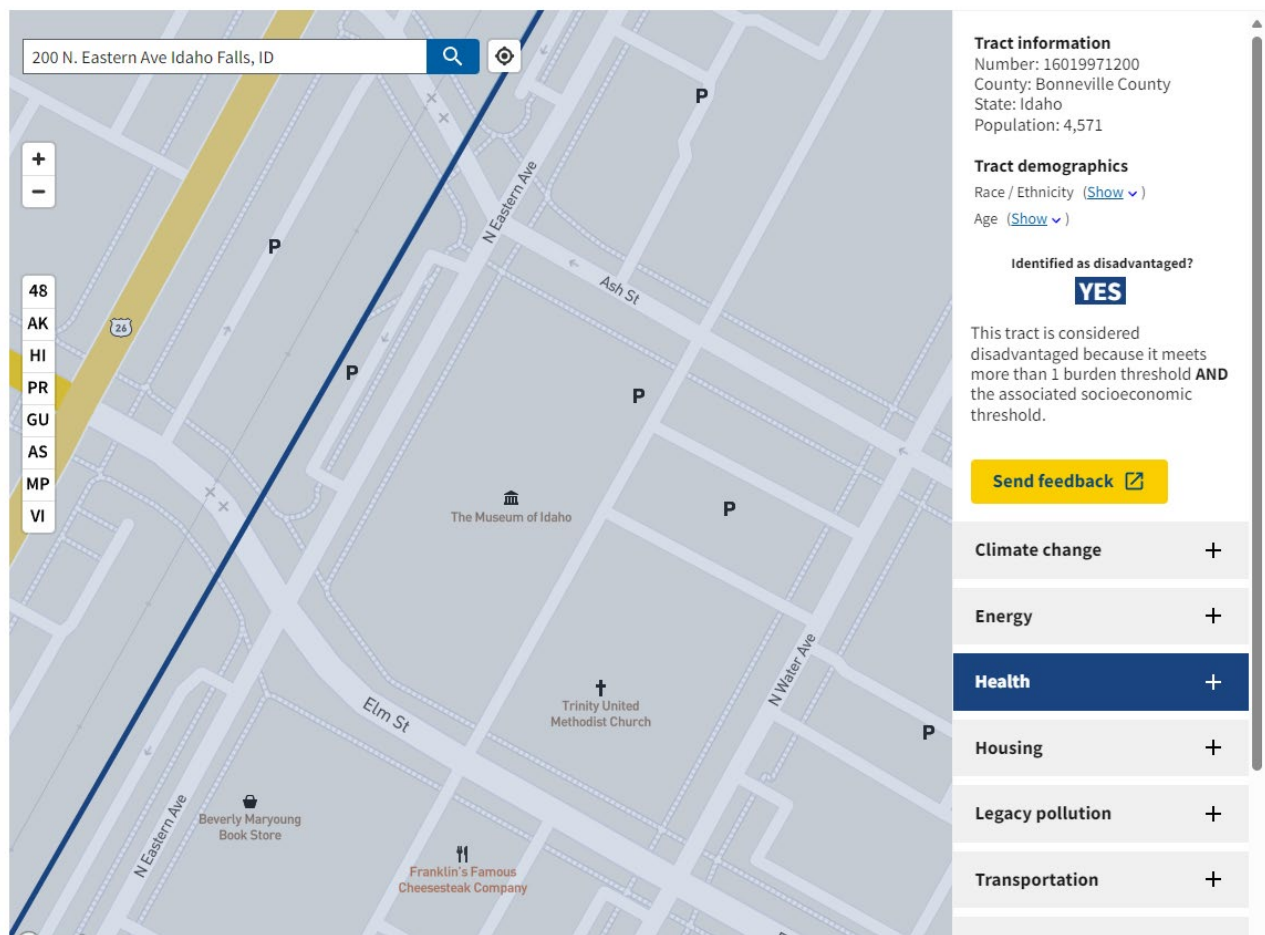

Determine if Your Site Qualifies as a CEJST Underserved Location

Use the link below to see if your address qualifies as a Climate & Economic Justice Underserved Location

[Explore the map - Climate & Economic Justice Screening Tool](#)

In this illustration, this address is located in an area assessed to be underserved by the Climate & Economic Justice Screen Tool as indicated by the **Identified as disadvantaged? YES** annotation.

As you can see from the expanded map below, a good share of Idaho does qualify as underserved by the Climate & Economic Justice Screening method. Areas on the map that are gray highlighted are assessed "Underserved".