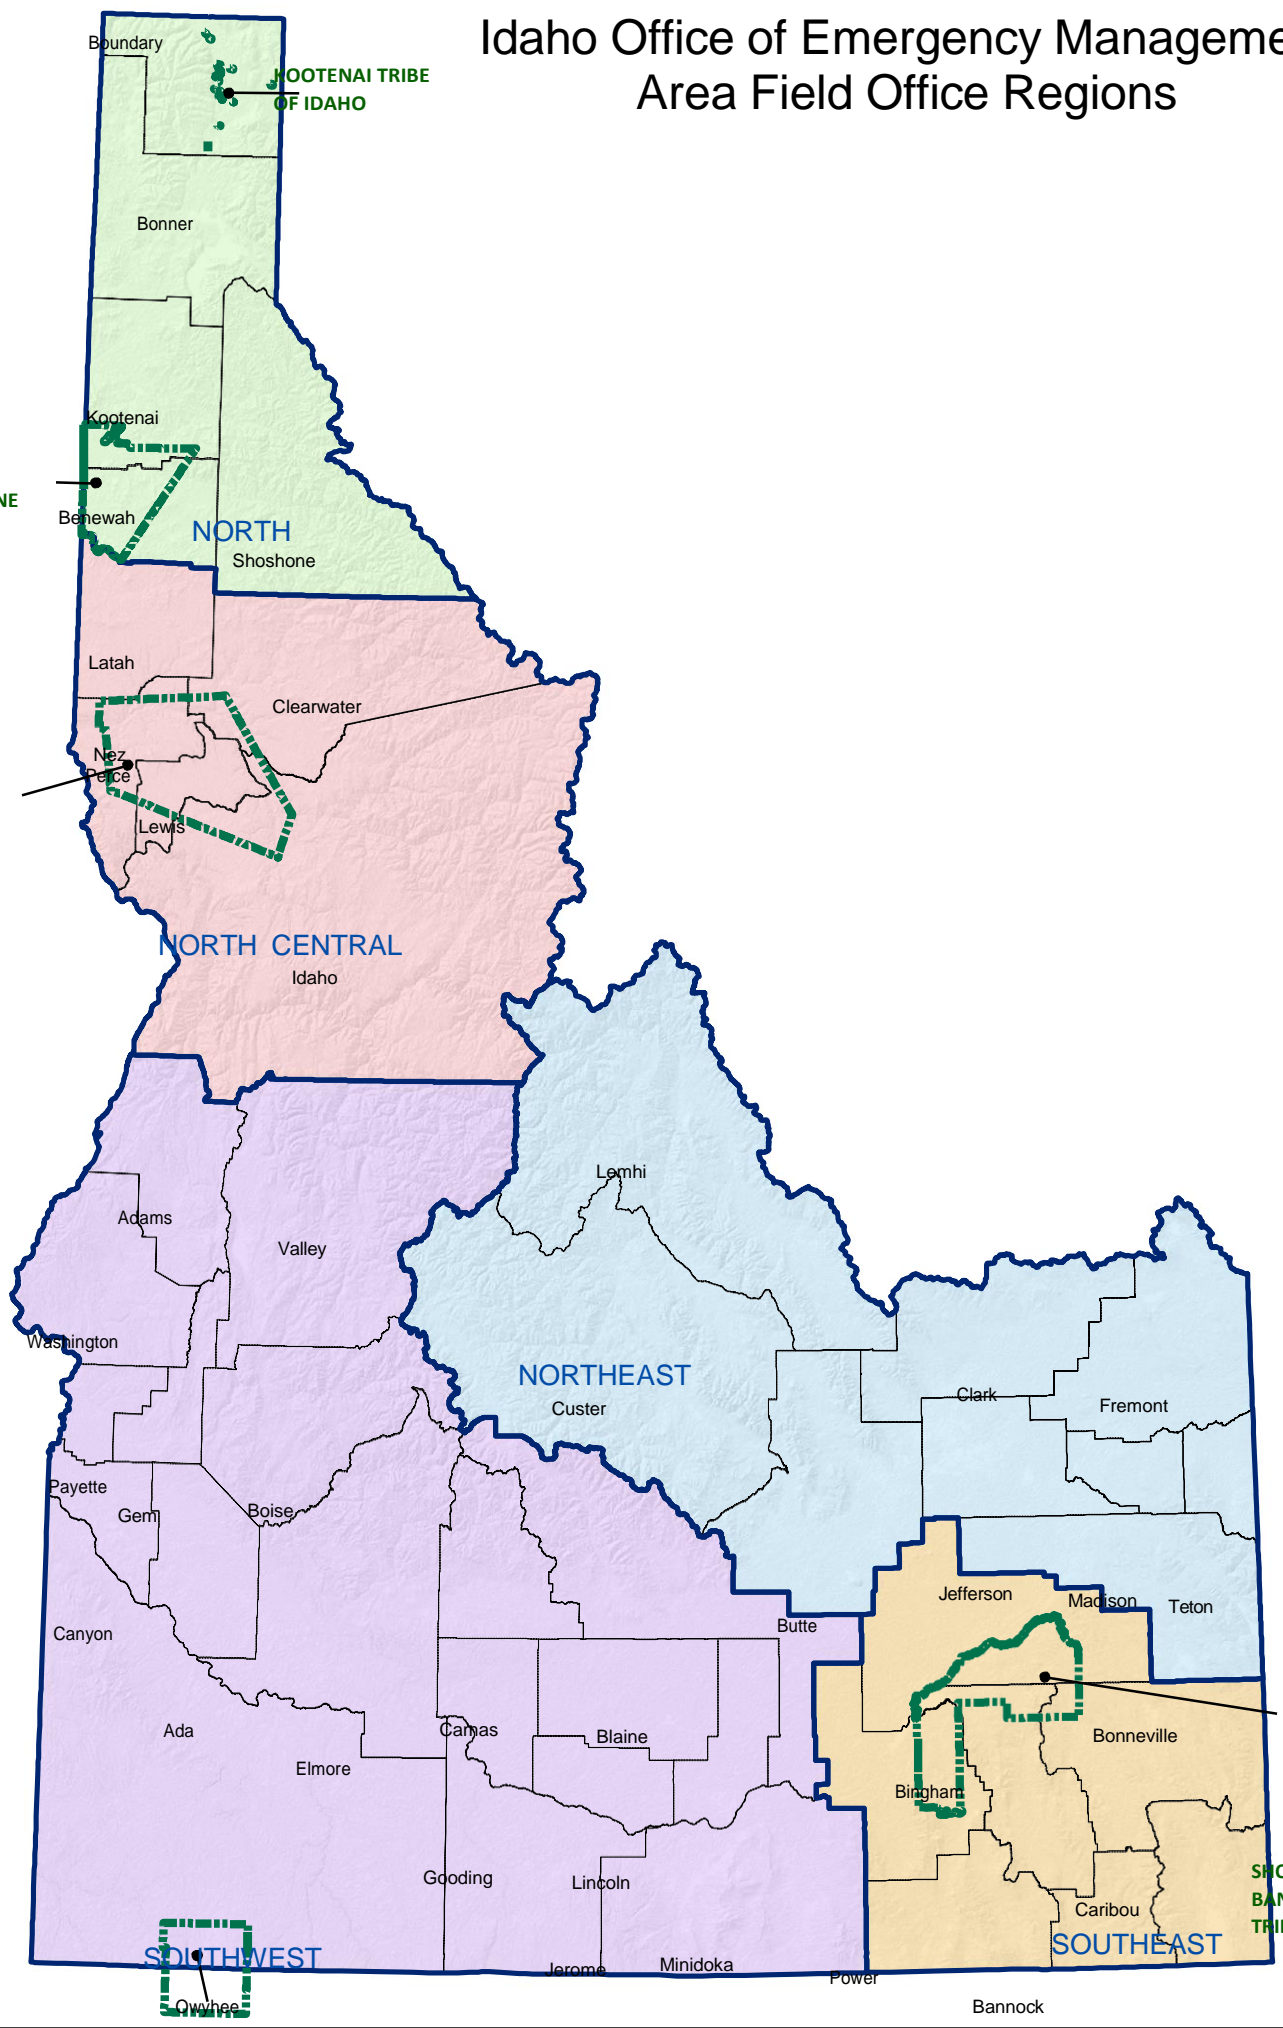

Idaho Office of Emergency Management Area Field Office Regions

COEUR D'ALENE
TRIBE

NEZ PERCE
TRIBE

Boundary
KOOTENAI TRIBE
OF IDAHO

SOUTHWEST
Owhee

SHOSHONE
BANNOCK
TRIBE

Twin Falls

Cassia

Oneida

Franklin

Bear Lake

**Shoshone-Paiute
Tribe**