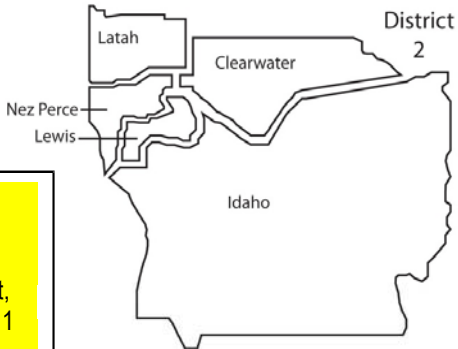

# PSAP Standards Committee Districts

**District 1**  
 Charleen Holbrook  
 Post Falls PD  
 Trisha Marosi, ISP

**District 2**  
 Cindy Felton  
 Lewiston PD  
 Wendy Berrett,  
 WHITCOM 911

**District 6**  
 Cullin Sherman- Madison CSO  
 Lynn Parker- Jefferson CSO