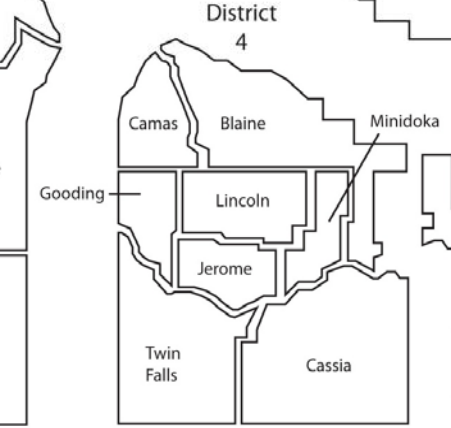

District 4
DeAnn Taylor - Cassia CSO