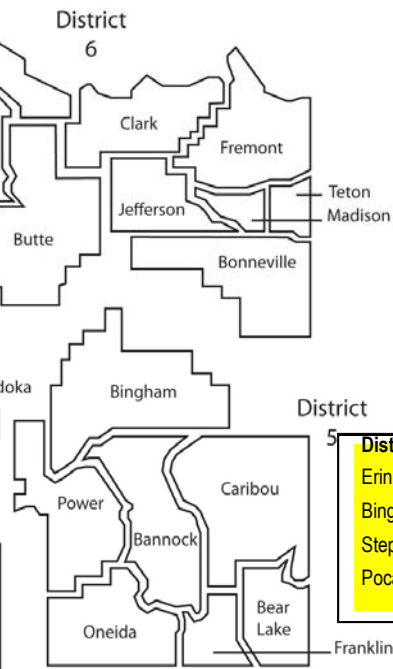

District 5
Erin Hidalgo
Bingham CSO
Stephanie Harris
Pocatello PD