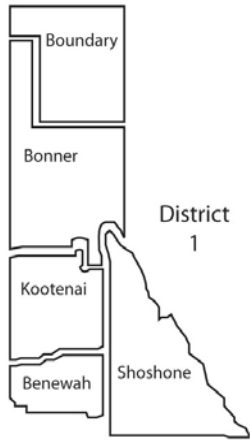

# PSAP Standards Committee Districts

**District 1**  
 Charleen Holbrook  
 Post Falls PD  
 Trisha Marosi, ISP

**District 2**  
 Cindy Felton  
 Lewiston PD  
 Wendy Berrett,  
 WHITCOM 911

**District 6**  
 Cullin Sherman- Madison CSO  
 Lynn Parker- Jefferson CSO