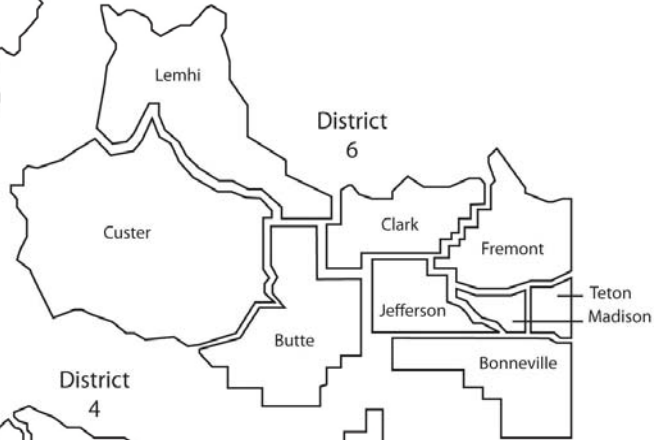

District 4
DeAnn Taylor - Cassia CSO